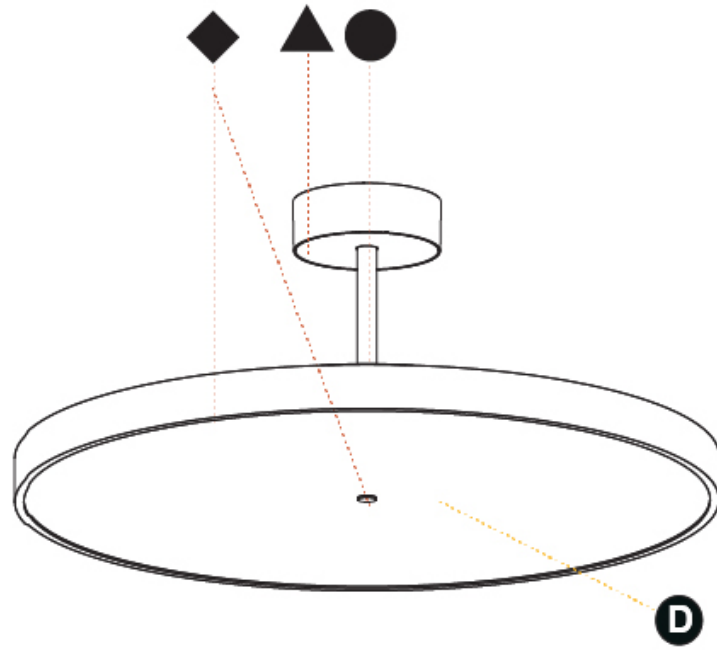

SIGN DIVA TUBE KORONA SUSPENSION

A300027-

PROJECT
TYPE
SPECIFIER
QUANTITY
DATE

A